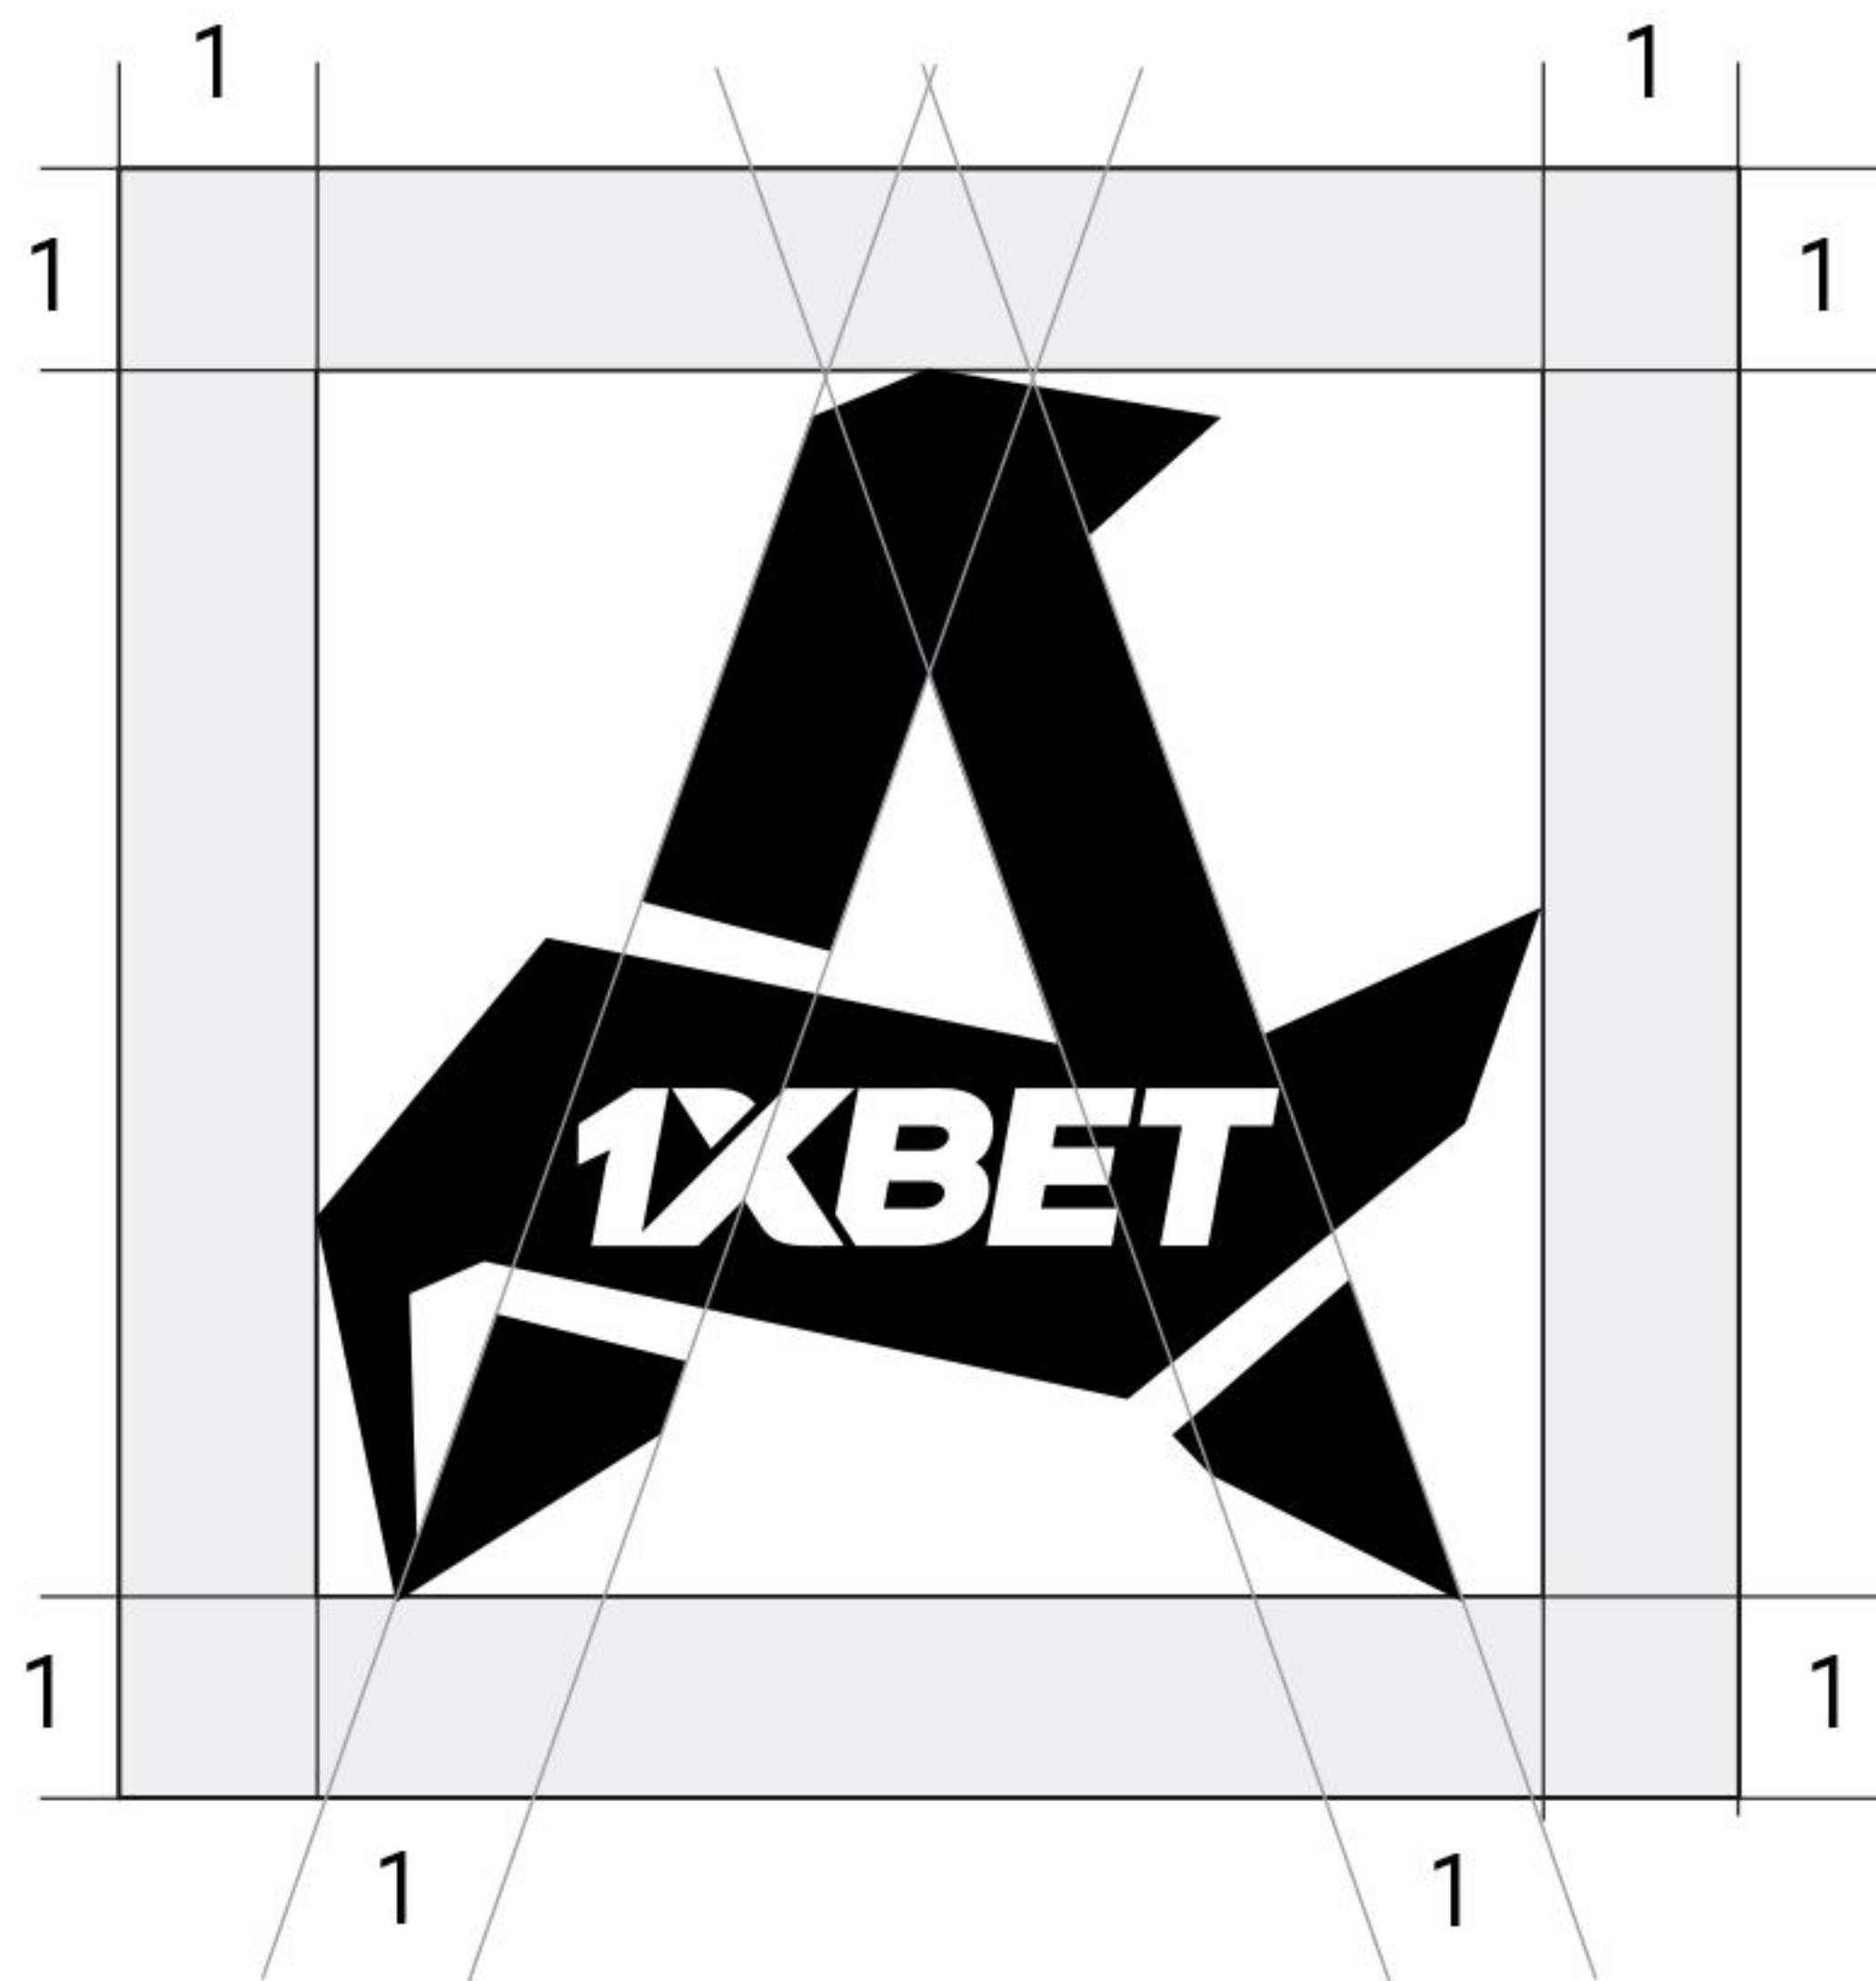

LOGOTYPE

BLACK AND WHITE VERSION

VERSION WITHOUT
SPONSOR LOGO

MINI SIGN

COLOR

RGB: 00 255 255

CMYK: 60 00 25 00

PANTONE P 124-5 C

#00FFFF

RGB: 00 00 00

CMYK: 100 50 50 50

#000000

SAFE ZONE

Safe zone is the free space around the logo where there should not be any graphic or text elements.

When creating a zone, the width of the letter A is taken as a basis.