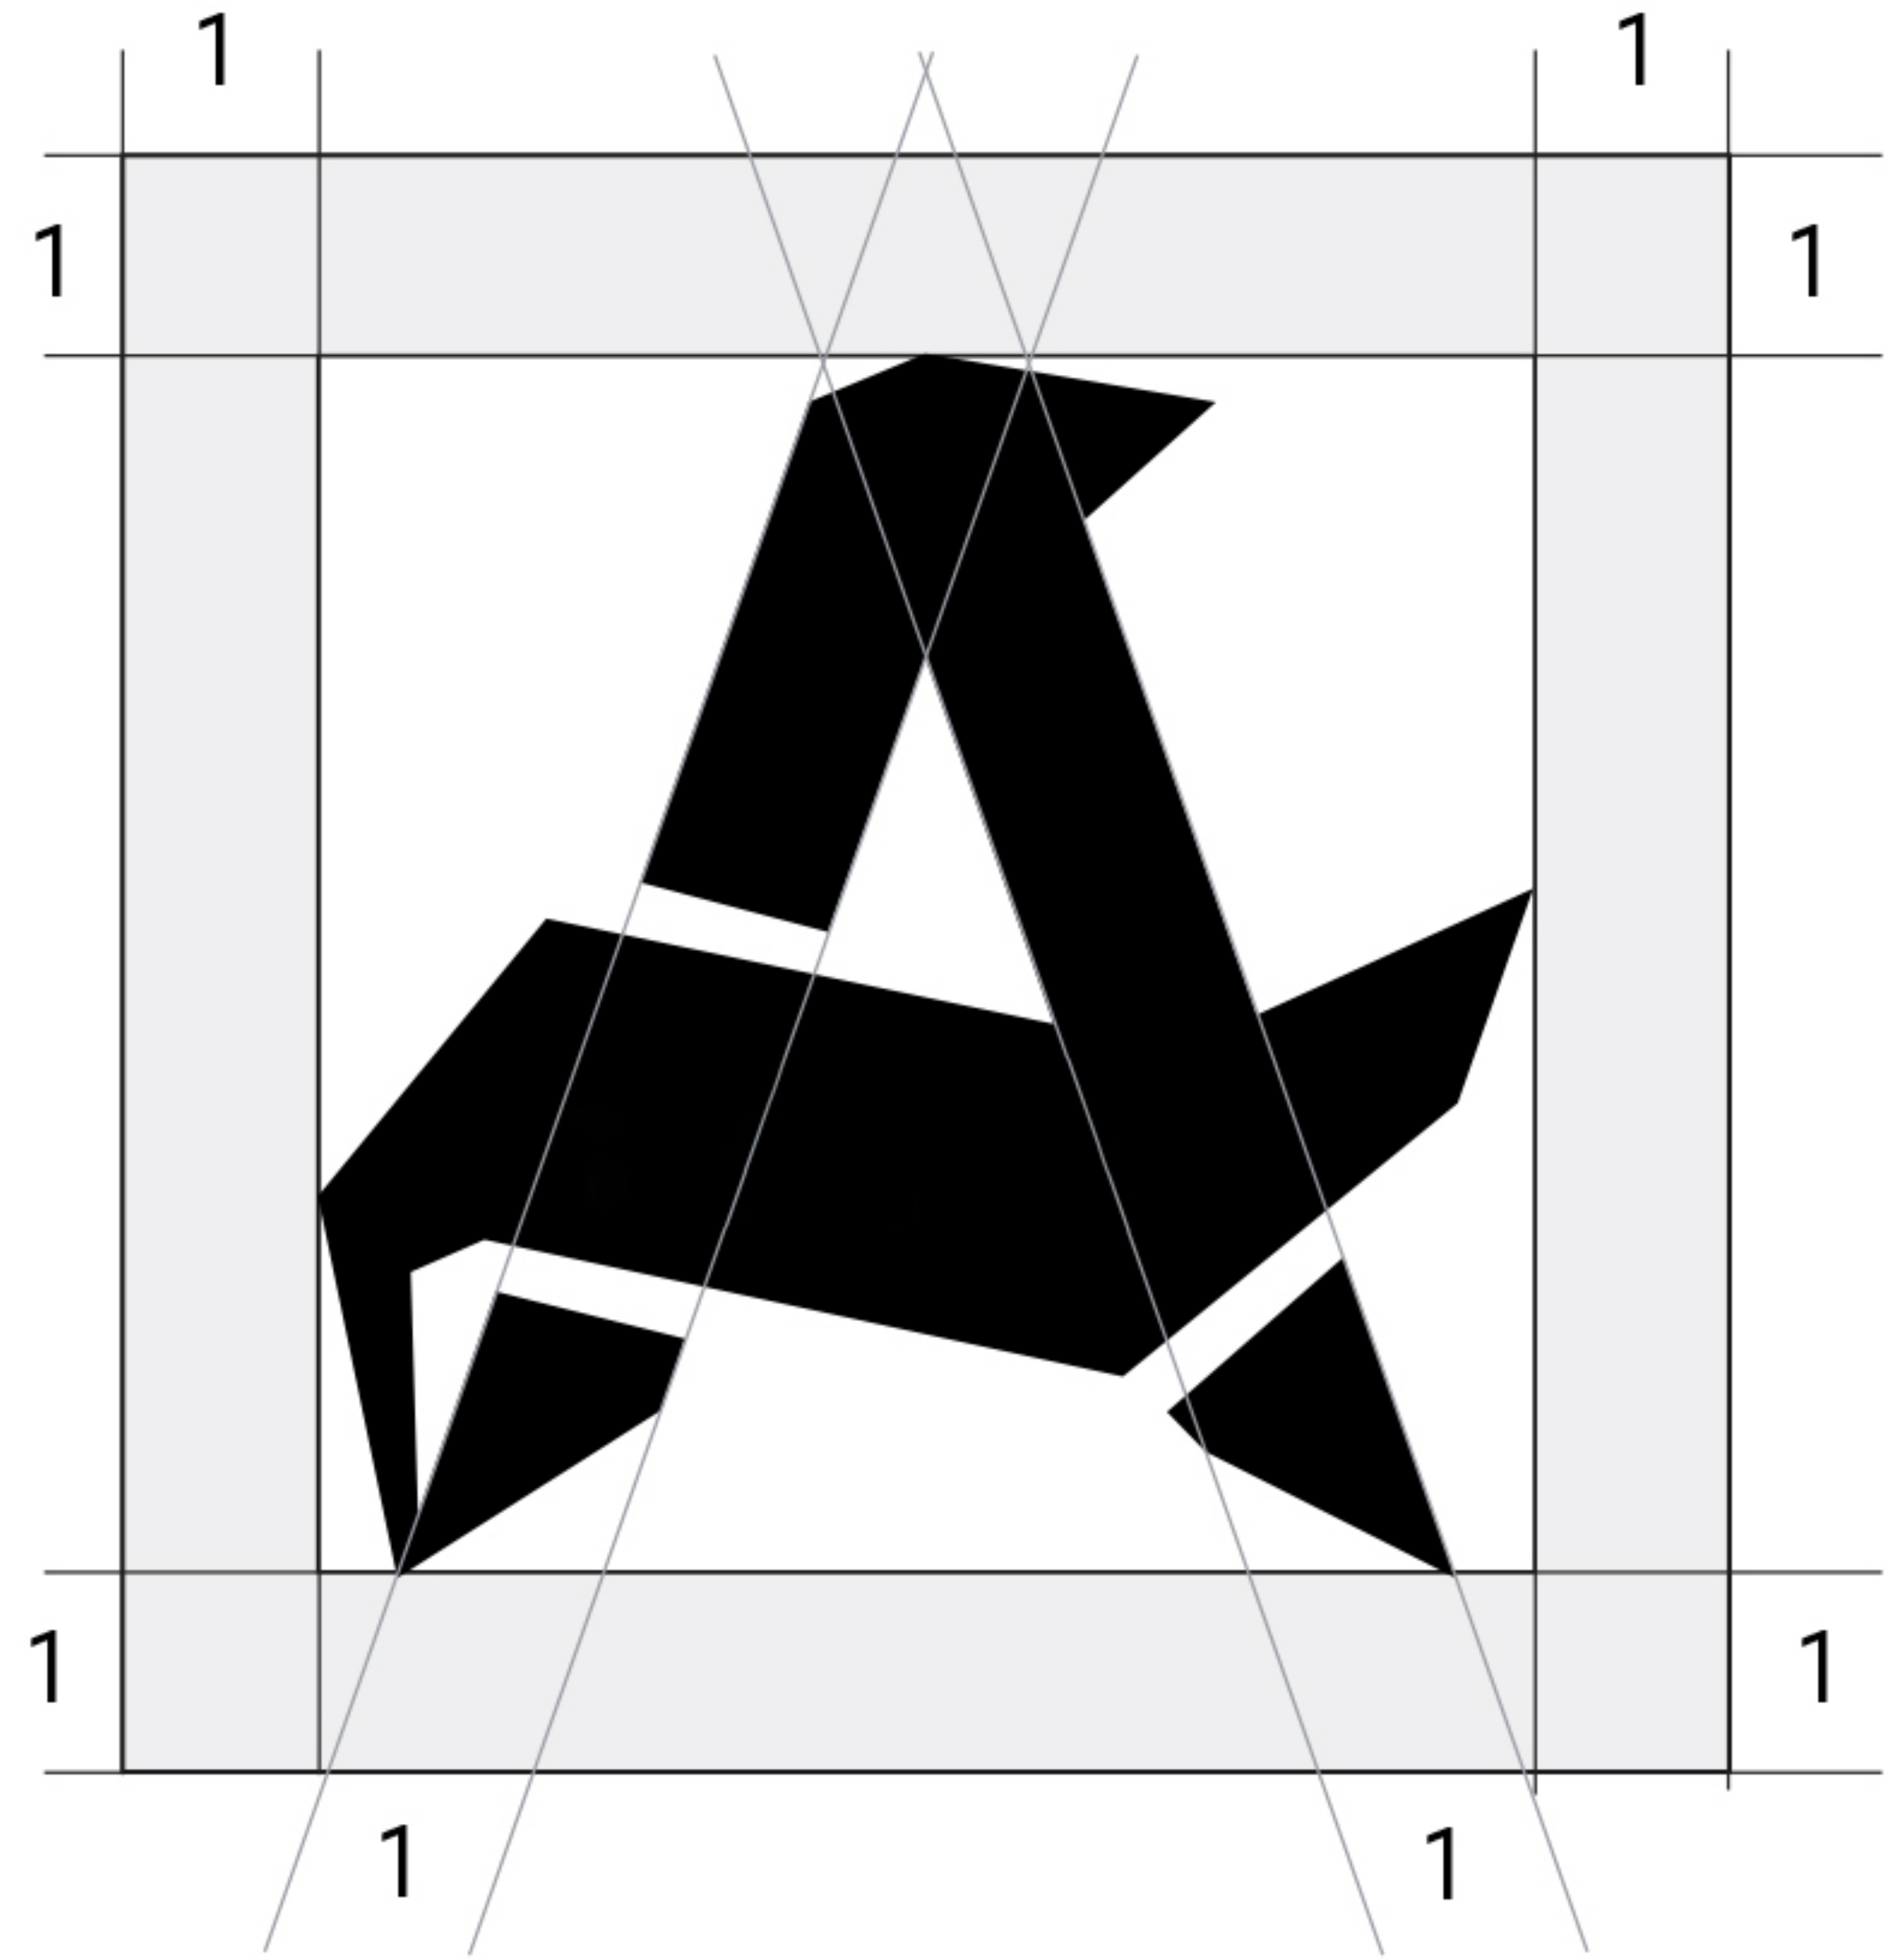

RGB: 00 00 00

CMYK: 100 50 50 50

#000000

SAFE ZONE

Safe zone is the free space around the logo where there should not be any graphic or text elements.

When creating a zone, the width of the letter A is taken as a basis.